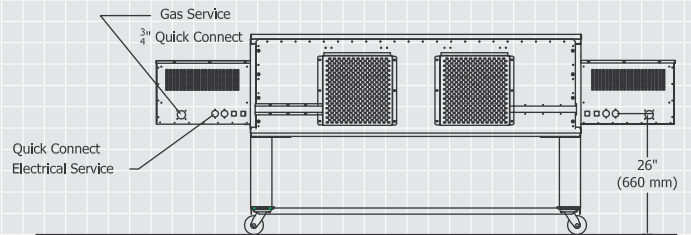

# 3270-S IMPINGEMENT CONVEYOR OVEN

Direct Gas Fired

Note: Ovens are shipped with wall stand off guards, eyebrows and 6' x 3/4" S/S flexible quick connect hoses.

**TOP VIEW**

**BACK VIEW**

**FRONT VIEW**

**SIDE VIEW**