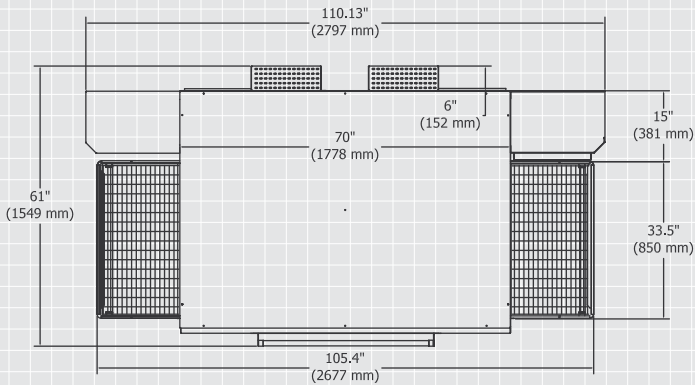

# 3270-S IMPINGEMENT CONVEYOR OVEN

Direct Gas Fired

Note: Ovens are shipped with wall stand off guards, eyebrows and 6' x 3/4" S/S flexible quick connect hoses.

**TOP VIEW**

**BACK VIEW**

**FRONT VIEW**

**SIDE VIEW**