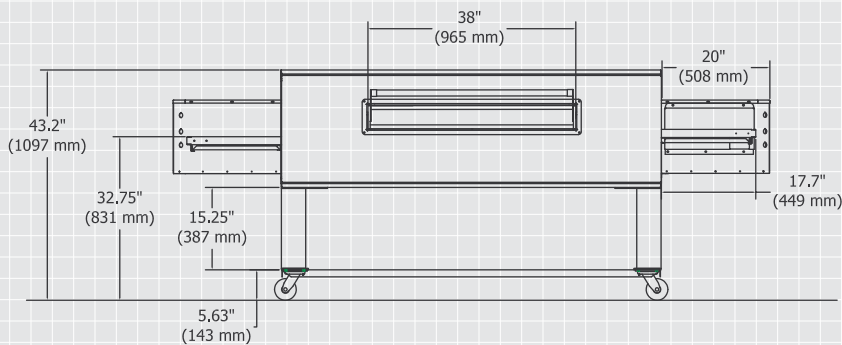

# 3270-S IMPINGEMENT CONVEYOR OVEN

Direct Gas Fired

Note: Ovens are shipped with wall stand off guards, eyebrows and 6' x 3/4" S/S flexible quick connect hoses.

**TOP VIEW**

**BACK VIEW**

**FRONT VIEW**

**SIDE VIEW**