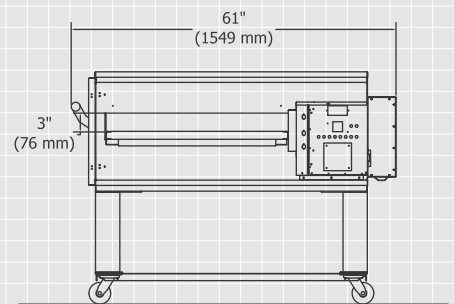

# 3270-S IMPINGEMENT CONVEYOR OVEN

Direct Gas Fired

Note: Ovens are shipped with wall stand off guards, eyebrows and 6' x 3/4" S/S flexible quick connect hoses.

**TOP VIEW**

**BACK VIEW**

**FRONT VIEW**

**SIDE VIEW**