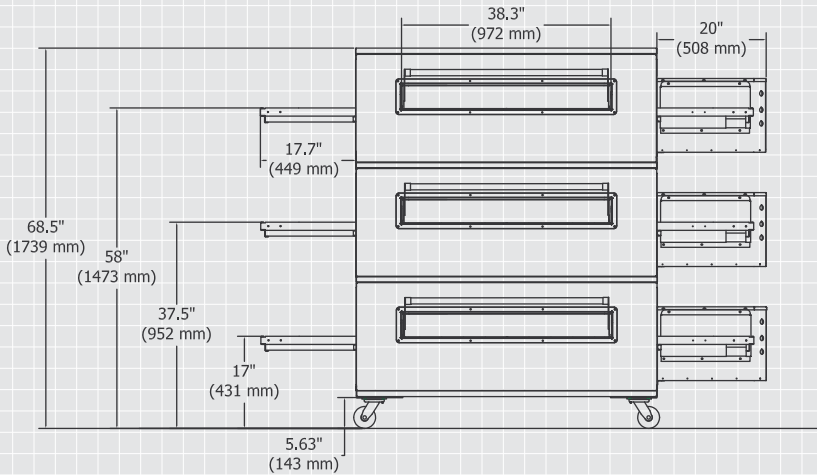

Note: Ovens are shipped with wall stand off guards, eyebrows and 6' x 3/4" S/S flexible quick connect hoses.

**TOP VIEW**

**BACK VIEW**

**FRONT VIEW**

**SIDE VIEW**