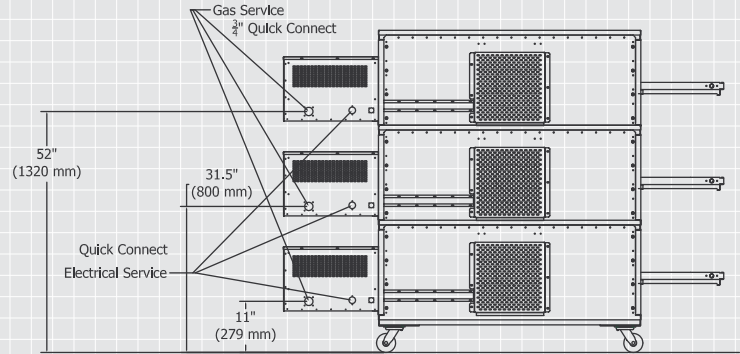

Note: Ovens are shipped with wall stand off guards, eyebrows and 6' x 3/4" S/S flexible quick connect hoses.

**TOP VIEW**

**BACK VIEW**

**FRONT VIEW**

**SIDE VIEW**