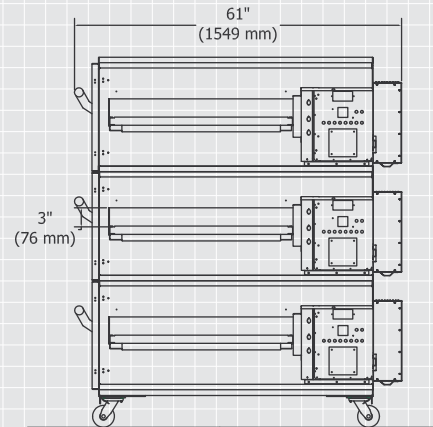

Note: Ovens are shipped with wall stand off guards, eyebrows and 6' x 3/4" S/S flexible quick connect hoses.

**TOP VIEW**

**BACK VIEW**

**FRONT VIEW**

**SIDE VIEW**