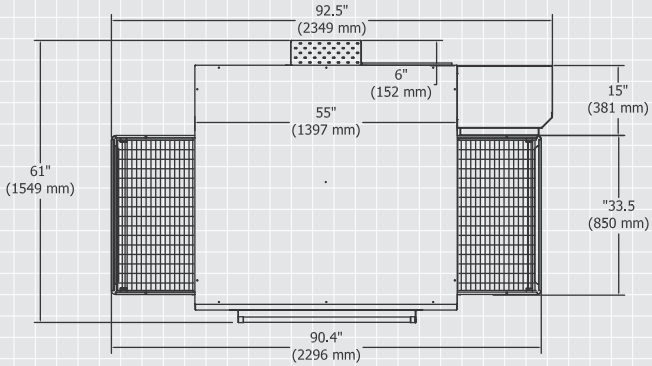

Note: Ovens are shipped with wall stand off guards, eyebrows and 6' x 3/4" S/S flexible quick connect hoses.

**TOP VIEW**

**BACK VIEW**

**FRONT VIEW**

**SIDE VIEW**