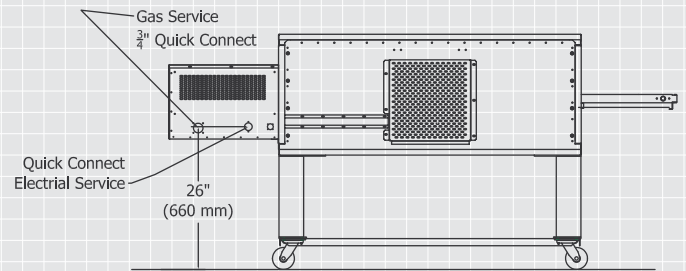

Note: Ovens are shipped with wall stand off guards, eyebrows and 6' x 3/4" S/S flexible quick connect hoses.

TOP VIEW

BACK VIEW

FRONT VIEW

SIDE VIEW