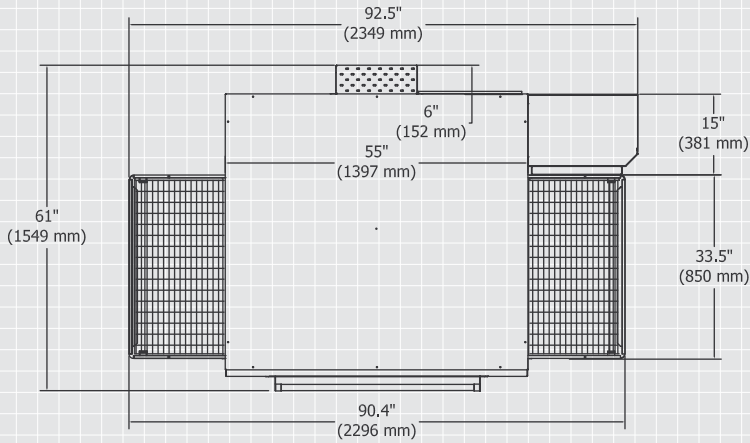

Note: Ovens are shipped with wall stand off guards, eyebrows and 6' x 3/4" S/S flexible quick connect hoses.

TOP VIEW

BACK VIEW

FRONT VIEW

SIDE VIEW