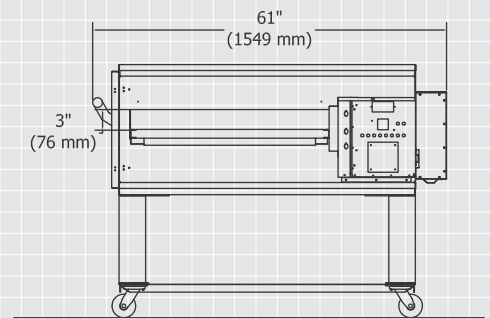

Note: Ovens are shipped with wall stand off guards, eyebrows and 6' x 3/4" S/S flexible quick connect hoses.

TOP VIEW

BACK VIEW

FRONT VIEW

SIDE VIEW