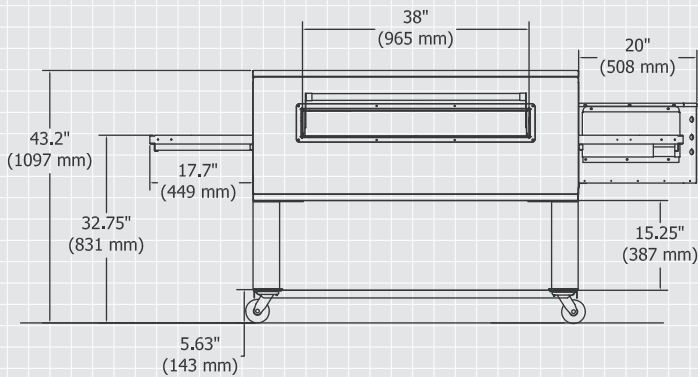

Note: Ovens are shipped with wall stand off guards, eyebrows and 6' x 3/4" S/S flexible quick connect hoses.

TOP VIEW

BACK VIEW

FRONT VIEW

SIDE VIEW