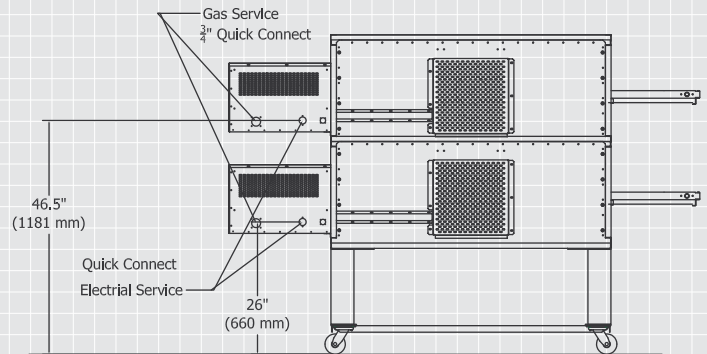

Note: Ovens are shipped with wall stand off guards, eyebrows and 6' x 3/4" S/S flexible quick connect hoses.

TOP VIEW

BACK VIEW

FRONT VIEW

SIDE VIEW