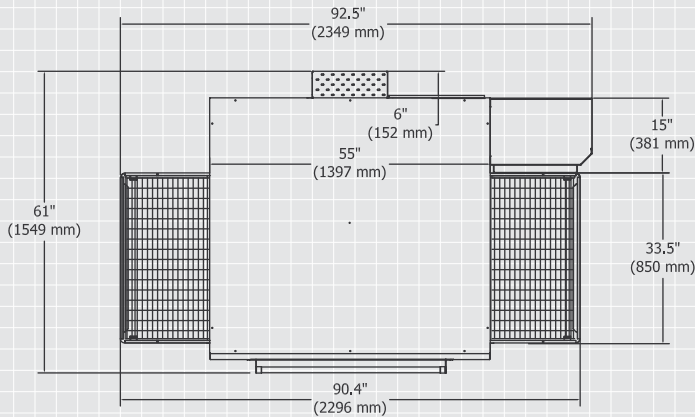

Note: Ovens are shipped with wall stand off guards, eyebrows and 6' x 3/4" S/S flexible quick connect hoses.

TOP VIEW

BACK VIEW

FRONT VIEW

SIDE VIEW