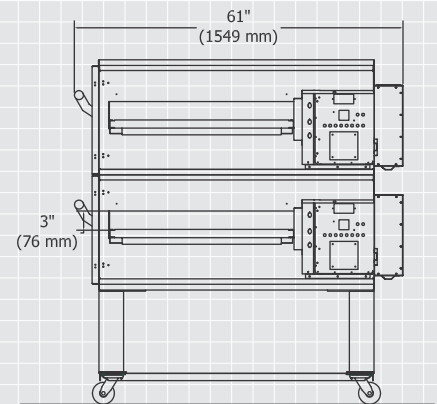

Note: Ovens are shipped with wall stand off guards, eyebrows and 6' x 3/4" S/S flexible quick connect hoses.

TOP VIEW

BACK VIEW

FRONT VIEW

SIDE VIEW