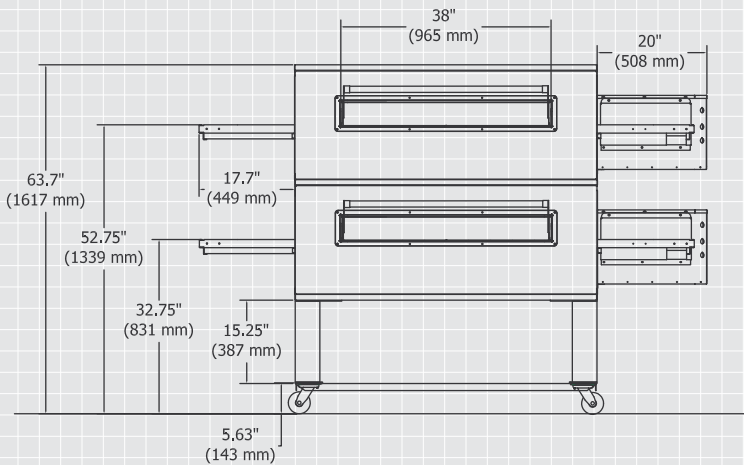

Note: Ovens are shipped with wall stand off guards, eyebrows and 6' x 3/4" S/S flexible quick connect hoses.

TOP VIEW

BACK VIEW

FRONT VIEW

SIDE VIEW