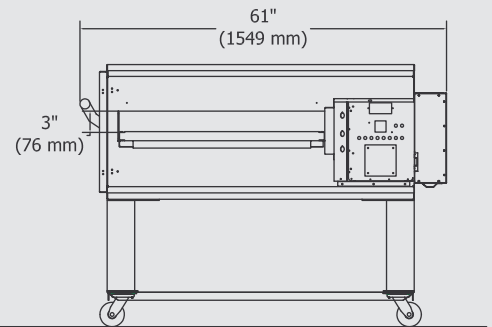

Note: Ovens are shipped with wall stand off guards, eyebrows and 6' x 3/4" S/S flexible quick connect hoses.

TOP VIEW

BACK VIEW

FRONT VIEW

SIDE VIEW