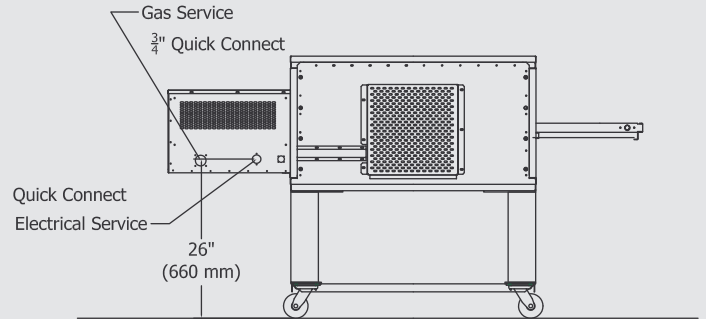

Note: Ovens are shipped with wall stand off guards, eyebrows and 6' x 3/4" S/S flexible quick connect hoses.

TOP VIEW

BACK VIEW

FRONT VIEW

SIDE VIEW