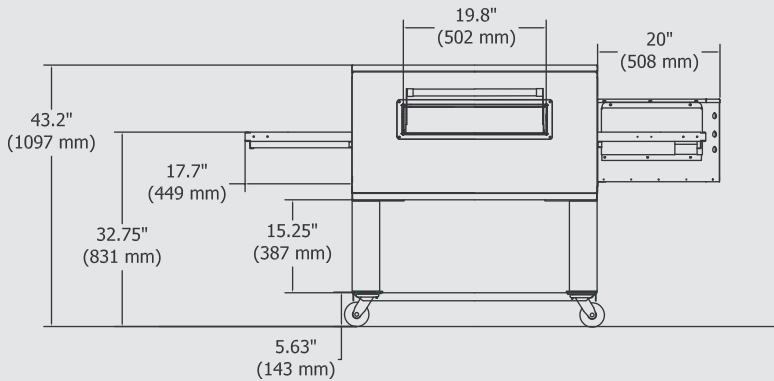

Note: Ovens are shipped with wall stand off guards, eyebrows and 6' x 3/4" S/S flexible quick connect hoses.

TOP VIEW

BACK VIEW

FRONT VIEW

SIDE VIEW