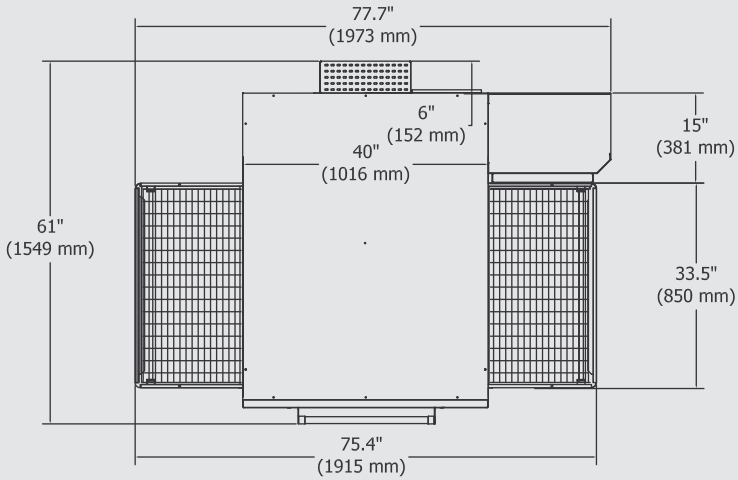

Note: Ovens are shipped with wall stand off guards, eyebrows and 6' x 3/4" S/S flexible quick connect hoses.

TOP VIEW

BACK VIEW

FRONT VIEW

SIDE VIEW